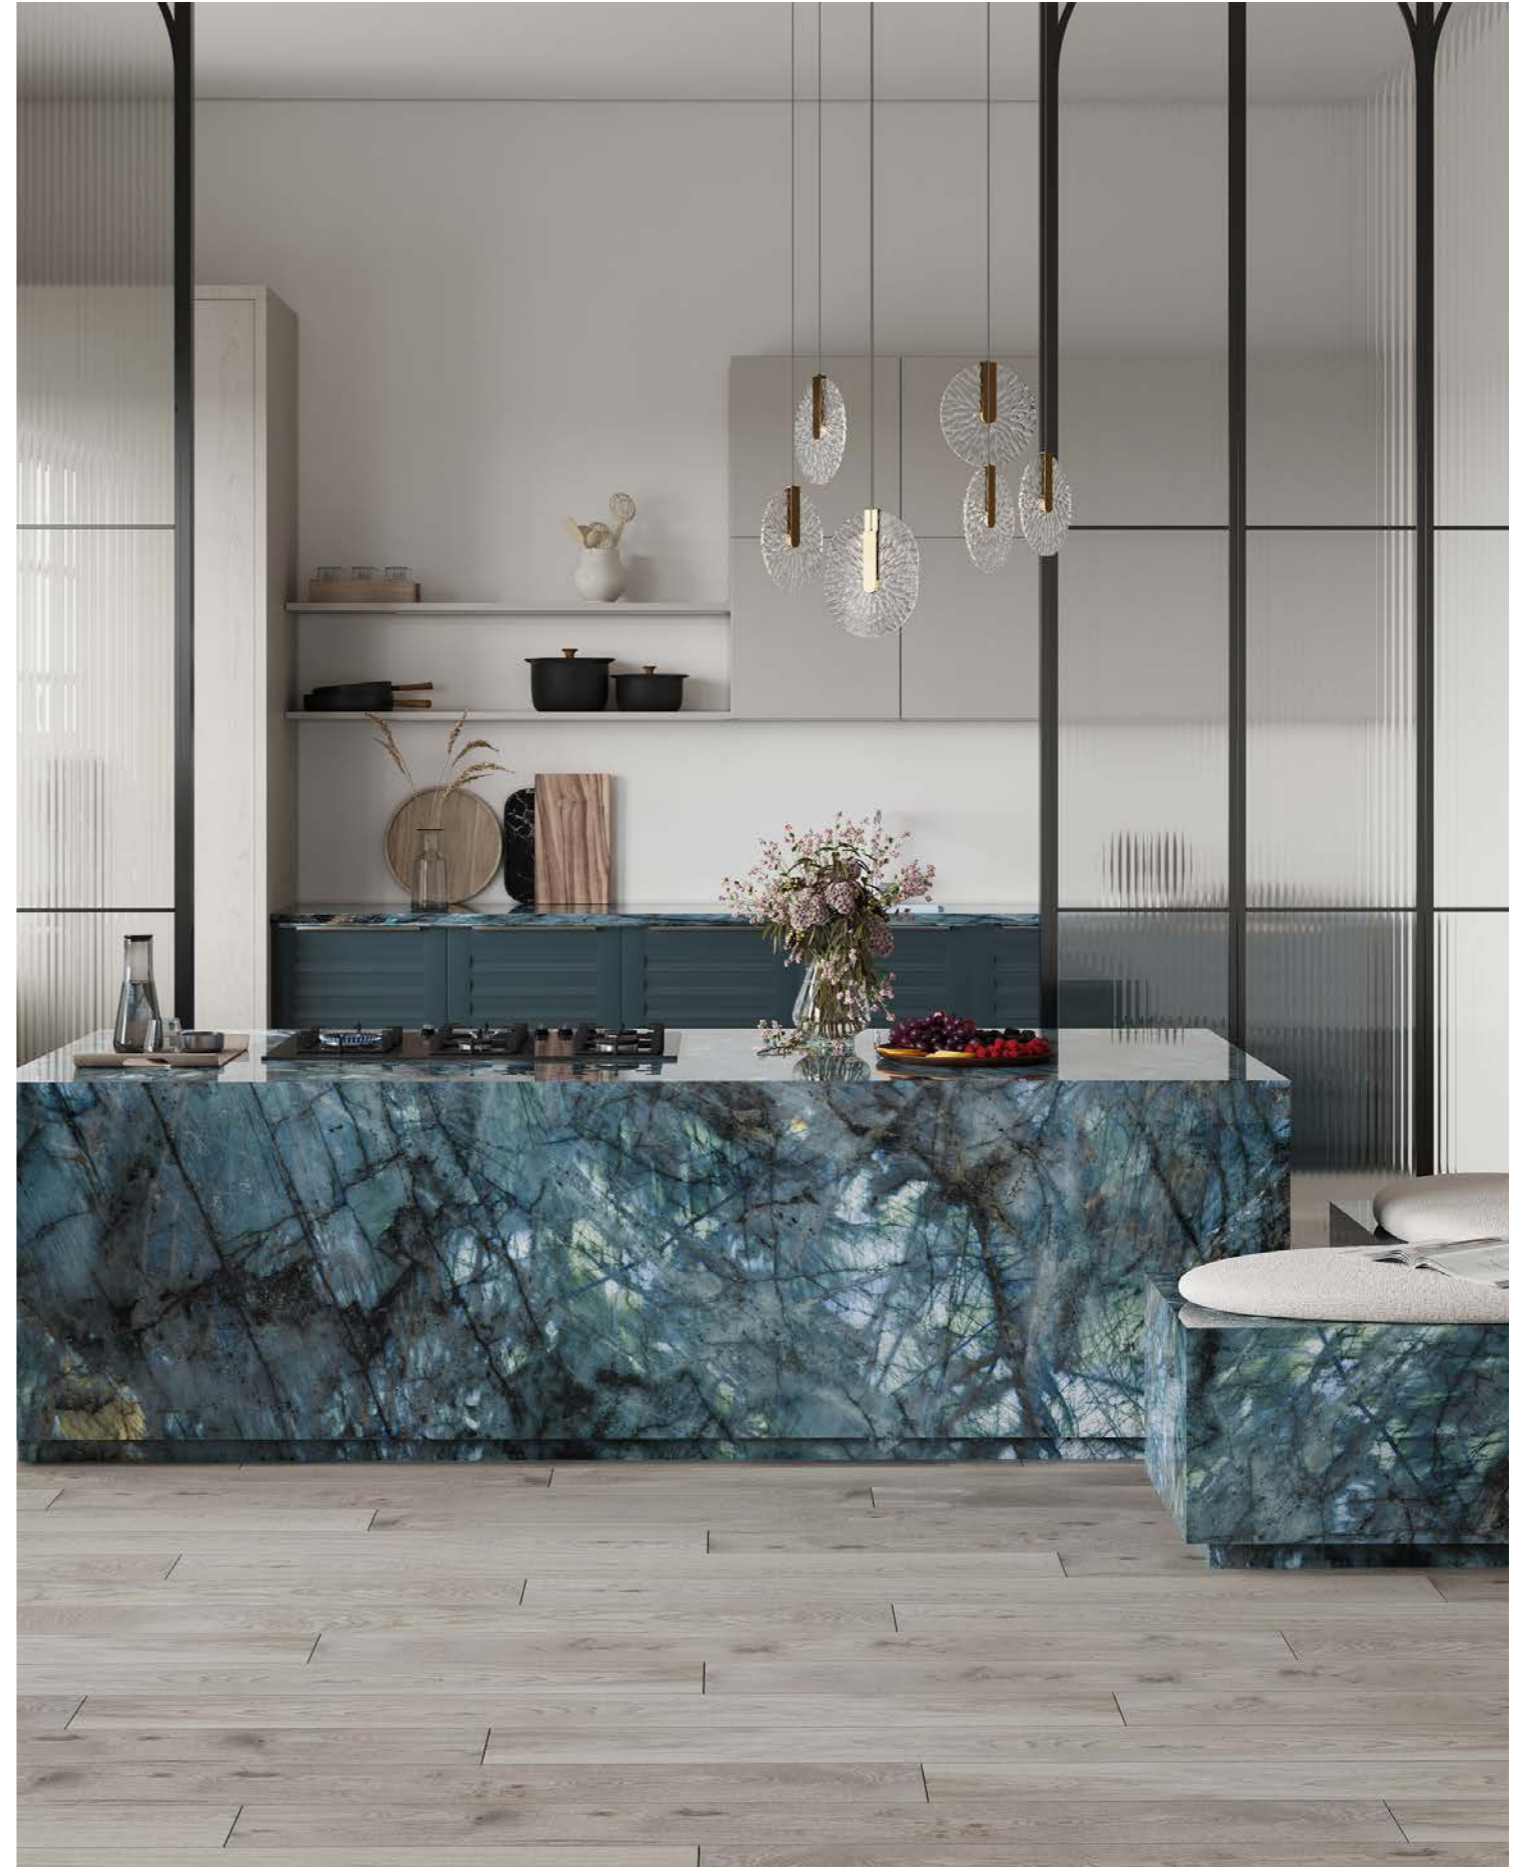

80X320 CM | 12MM

A

B

MAXSHINE POLISHED

LEMURIAN BLUE

160X320 CM | 12MM
80X320 CM | 12MM

LUSH

160X320 CM | 12MM
80X320 CM | 12MM