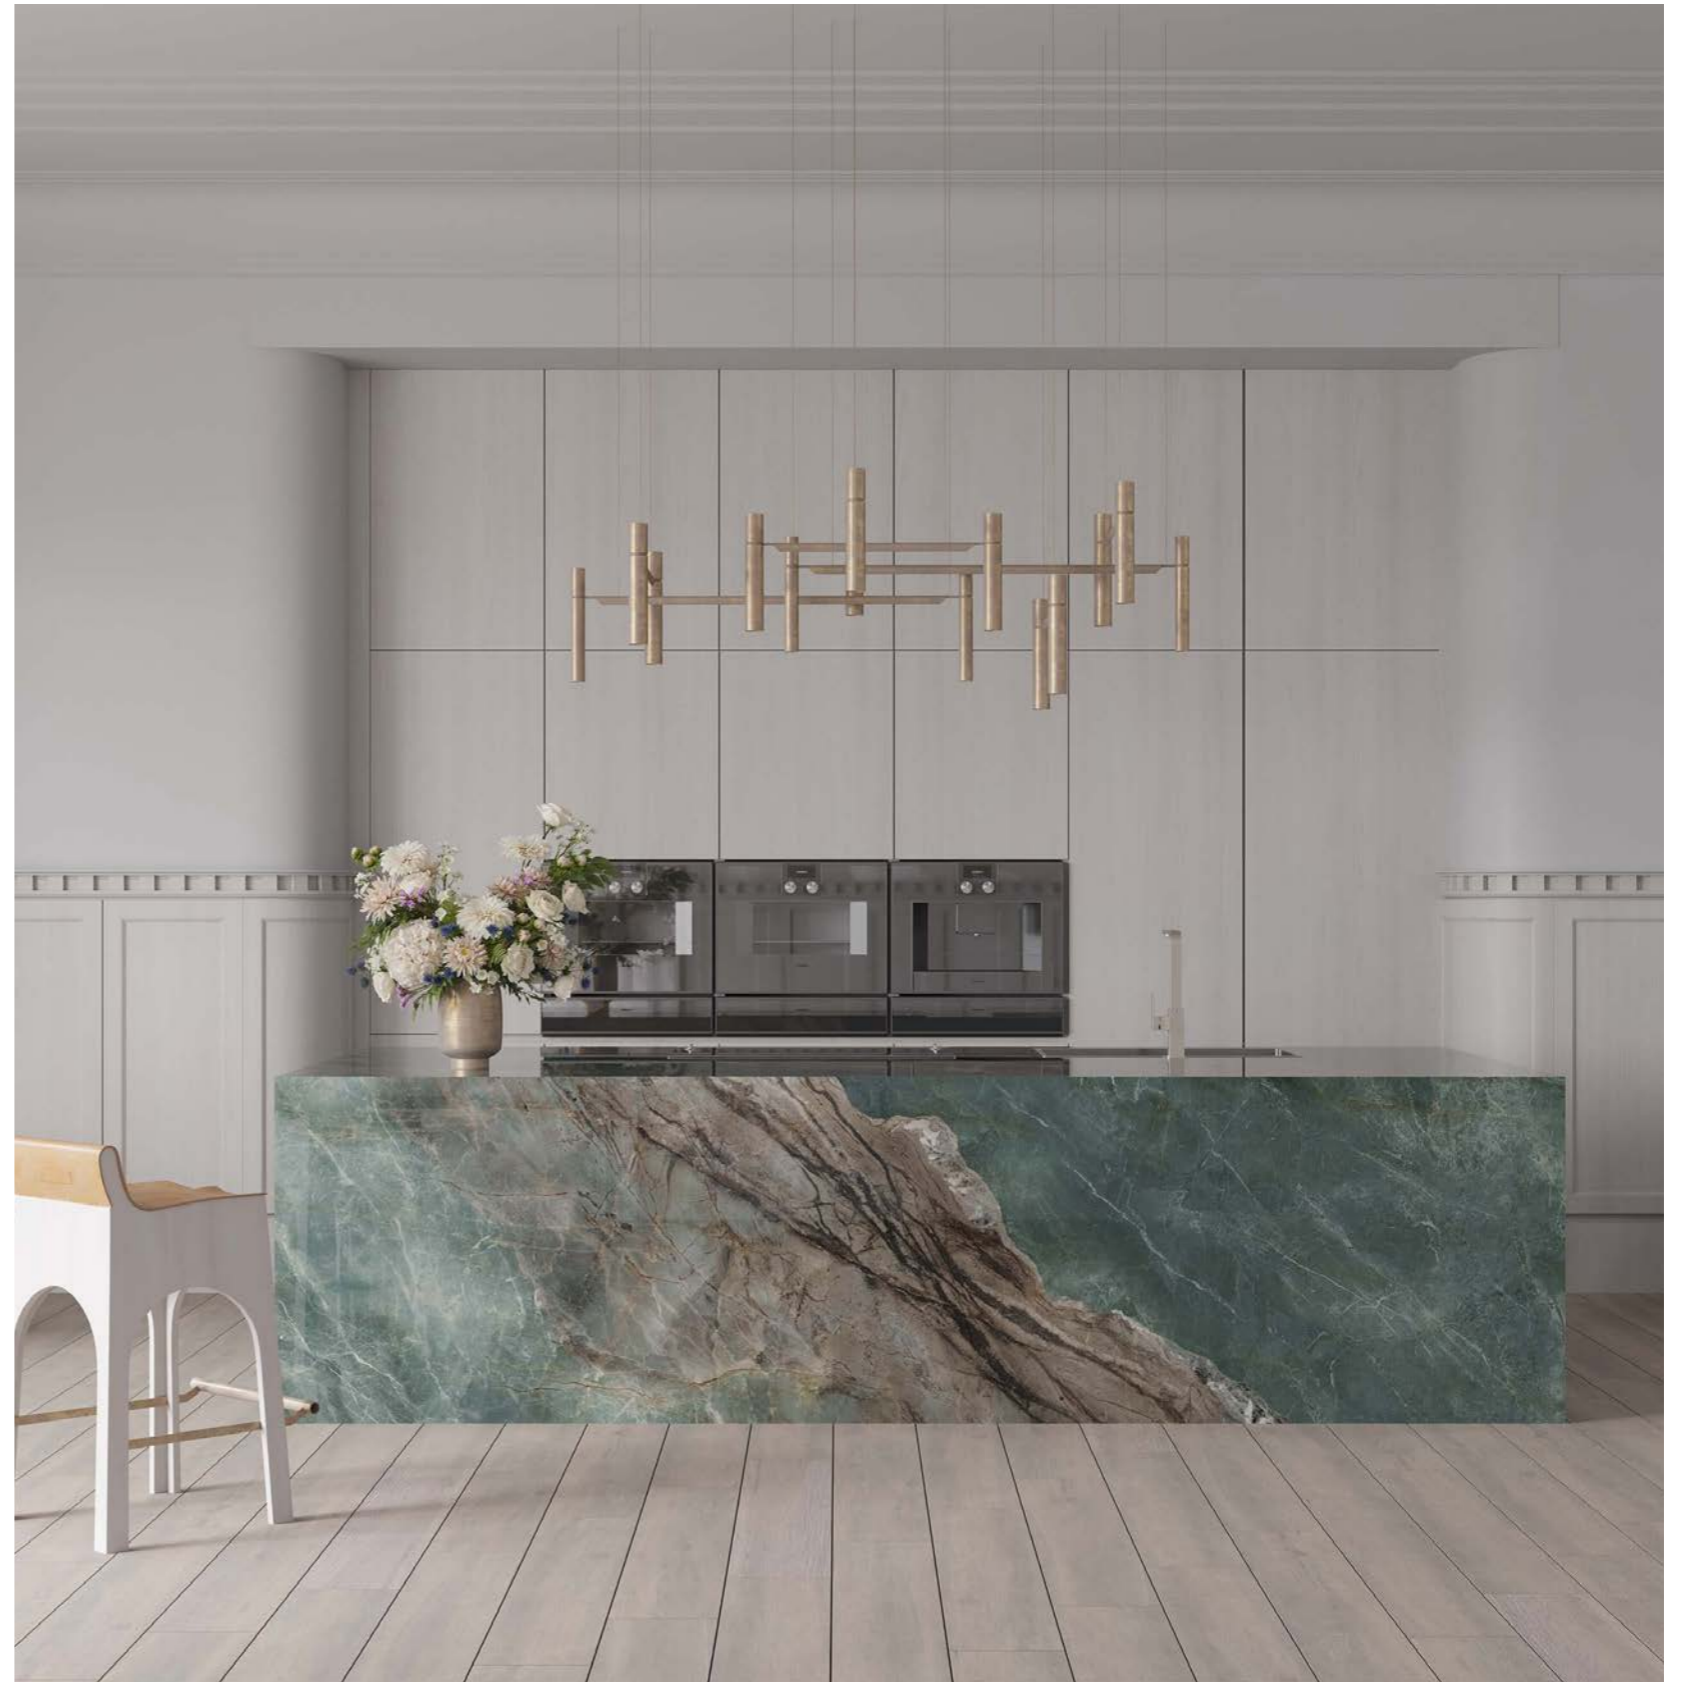

80X320 CM | 12MM

A

B

POLISHED / SILK

MARBLE LOOK

LUSTRE

160X320 CM | 12MM
80X320 CM | 12MM

POLISHED / SILK